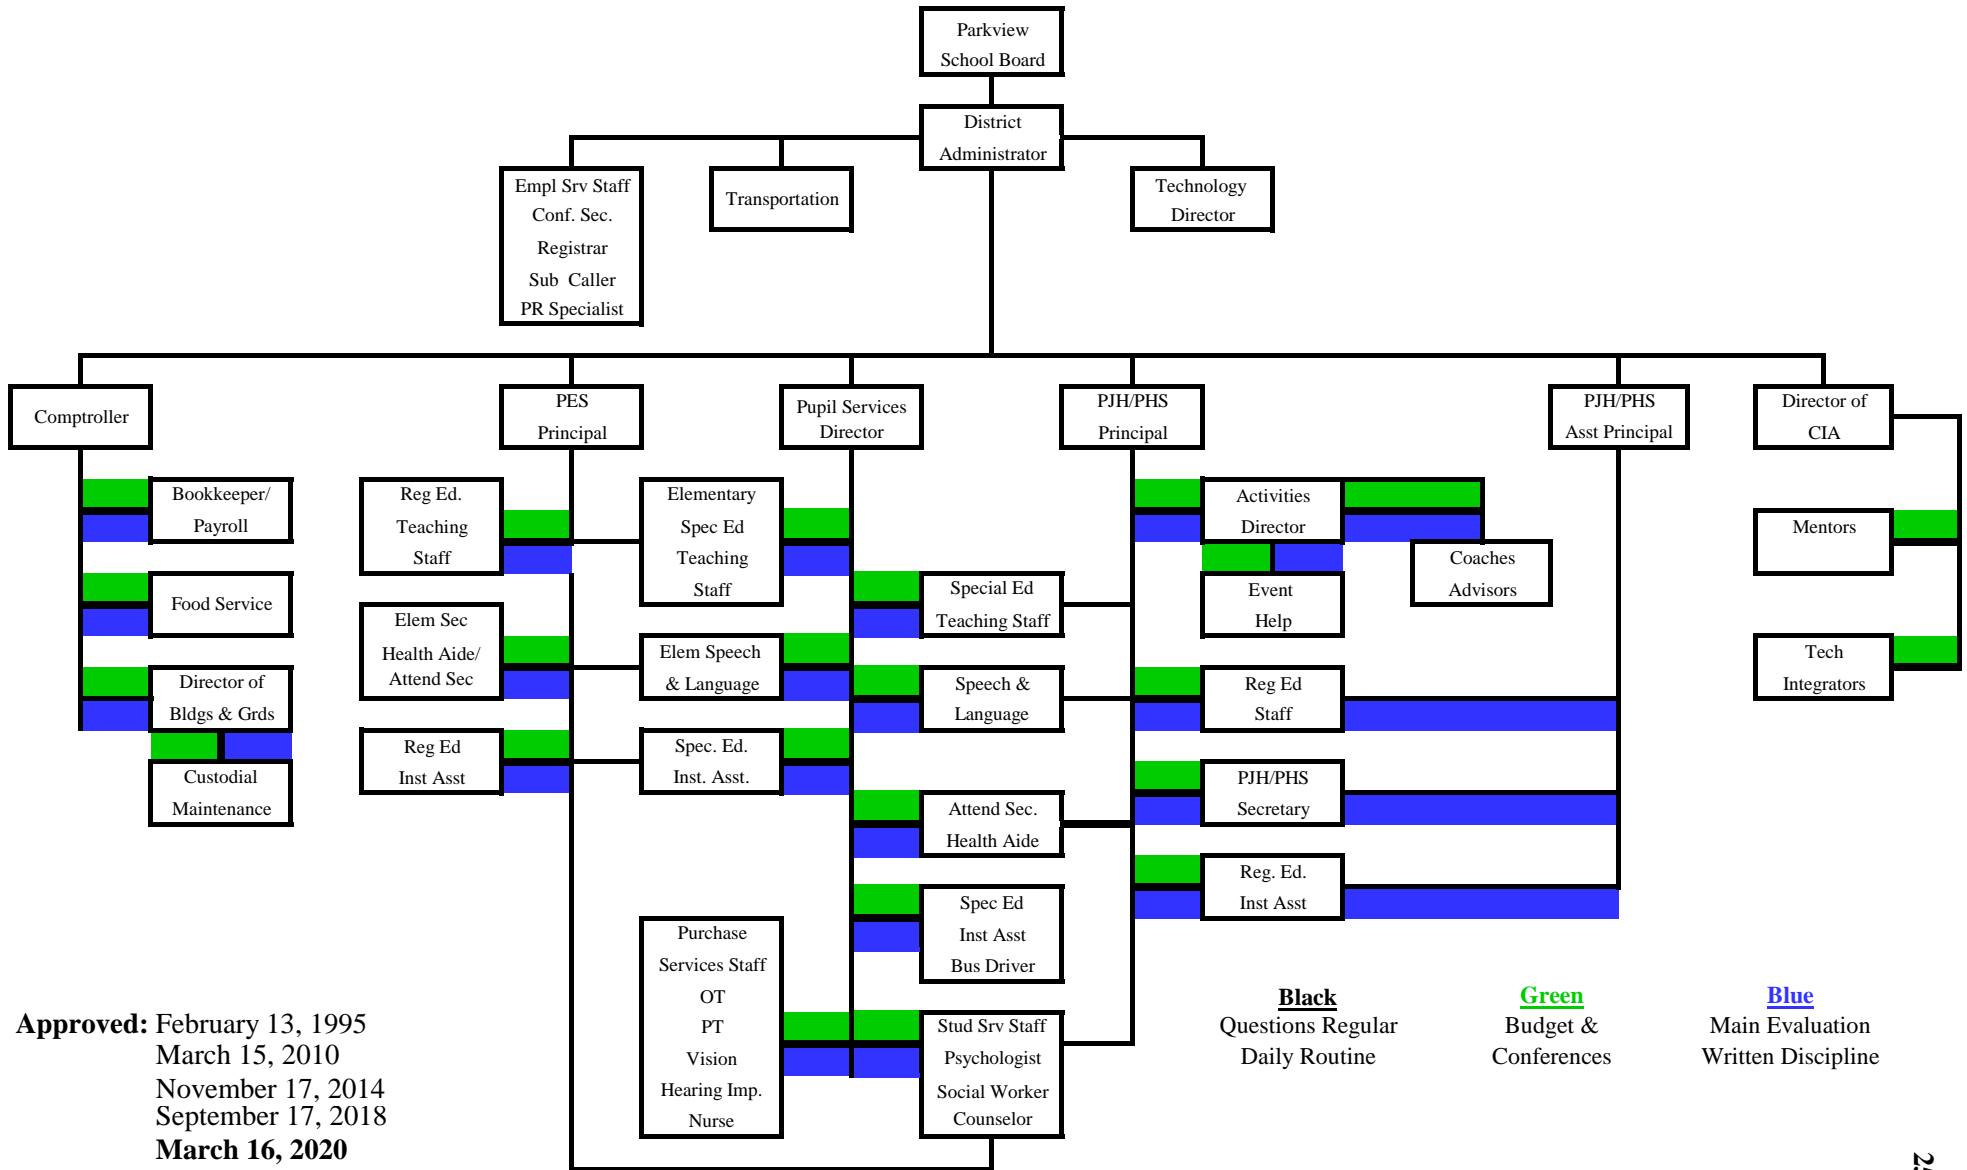

PARKVIEW SCHOOL DISTRICT ORGANIZATION CHART

Approved: February 13, 1995
 March 15, 2010
 November 17, 2014
 September 17, 2018
 March 16, 2020